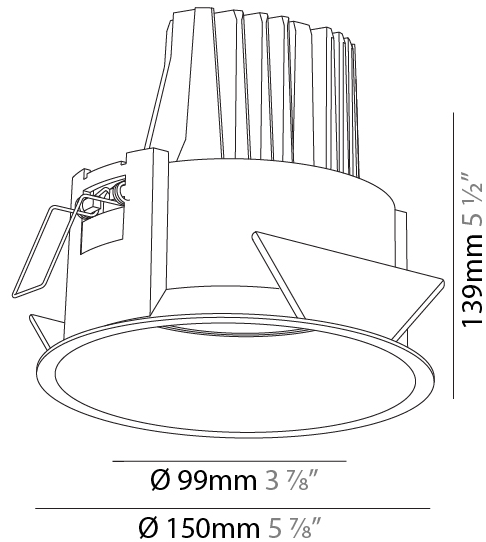

GENERAL

Series: Mechaniq Round Deep
Brand: Prolicht
Division: Architectural
Mounting Type: Recessed
Mounting Location: Ceiling
Subcategory: Downlight

PHYSICAL

Shape: Round
Diameter (mm): 150
Diameter (in): 5 7/8
Height (mm): 139
Height (in): 5 1/2
Ceiling Thickness (mm): 10 / 12.5 / 15
Ceiling Thickness (in): 3/8 or 1/2 or 9/16
Min. Recessing Depth (mm): 160
Min. Recessing Depth (in): 6 5/16
Light Distribution: Adjustable / Downlight
Weight (kg): 0.907
Weight (lbs): 2
Fixture Finish: SSR / BKV / CWI / CRY / HAB / UFT / ITA / RUA / FTG / MYG / LOD / PUS / FRO / FUP / KIA / POP / BLS / SPG / MEY / GOH / GUM / CHC / COM / ABZ / JAG / OBR / MOS / ROR
Fixture Material: Aluminum Die Cast
Cut-out Measurements: 140mm / 5 1/2"

ELECTRICAL

Lamp Type: LED (Zhaga Standard)
Total Output Wattage (W): 26.4
Dimming: Tri-Mode (Non-Dimming and Phase Dimming (120Vac only) and 0-10V Dimming)
Driver Included: No
Driver Location: Recessed Housing
Driver Type: Constant Current - Universal
Housing: See components
Input Voltage (V): 120 - 277
Constant Current (MA): 700

LED

Number of LEDs: 1
Color Temperature (°K): 2700 / 3000 / 3500 / 4000
Max. Delivered Lumen (lm): 2960 / 3030 / 3185 / 3250
CRI: >90 CRI
Lamp Life (hrs): 50000

OPTICAL

Reflector°: 18 / 26 / 40
Adjustability: Rotational 355°; Tilt 30°

RATINGS AND CERTIFICATIONS

Certified By: Certified for North American Standards
IP rating: IP20